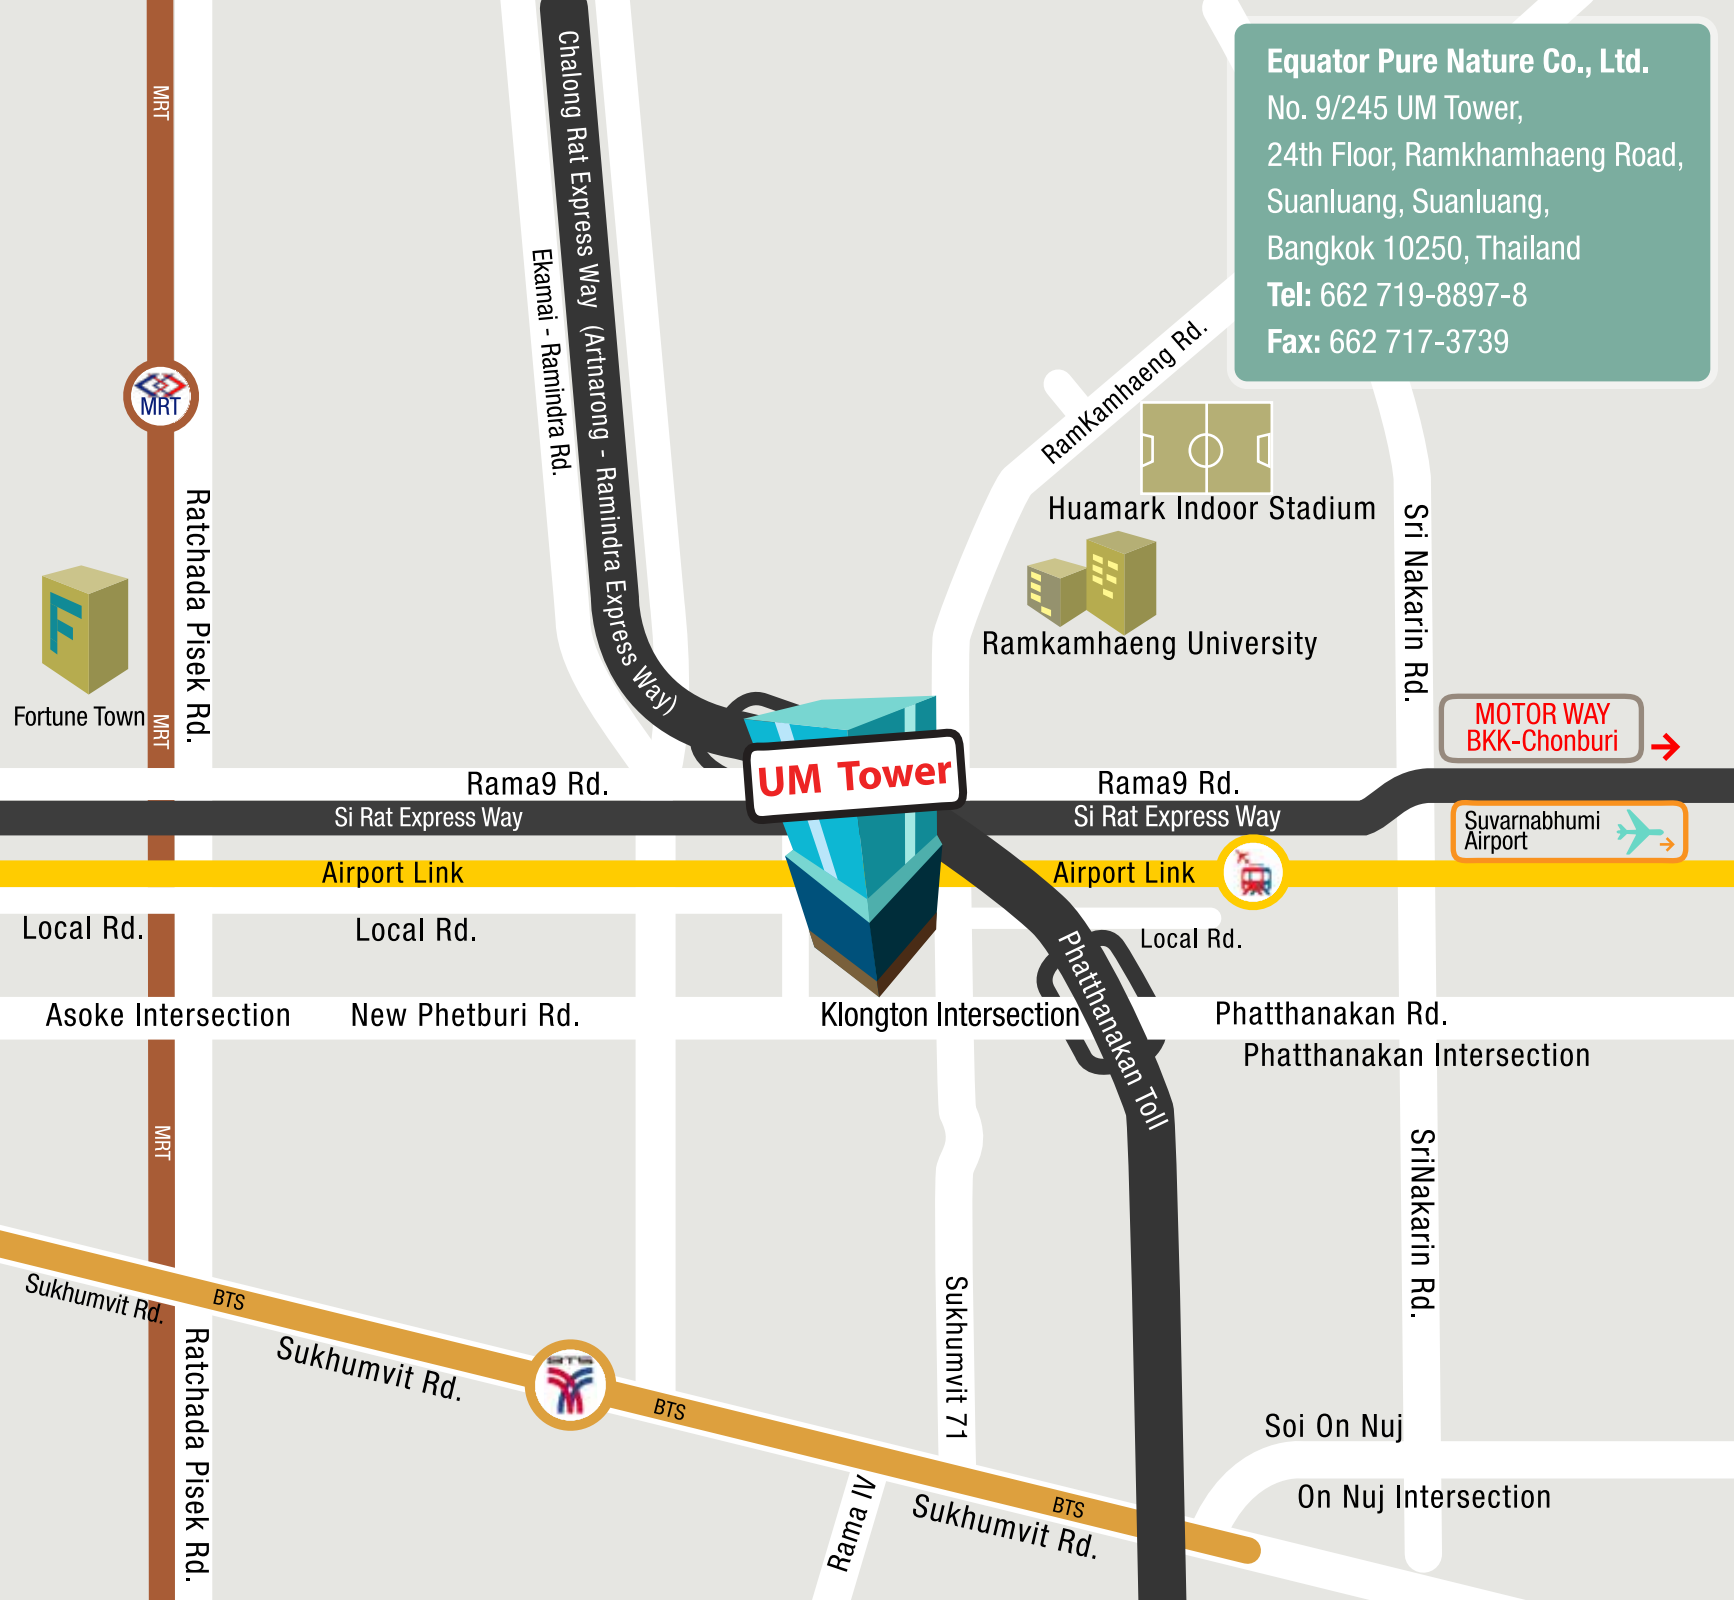

Equator Pure Nature Co., Ltd.
No. 9/245 UM Tower,
24th Floor, Ramkhamhaeng Road,
Suanluang, Suanluang,
Bangkok 10250, Thailand
Tel: 662 719-8897-8
Fax: 662 717-3739

UM Tower

Fortune Town

MRT

Ratchada Pisek Rd.

Chalong Rat Express Way (Artnarong - Ramindra Express Way)
Ekamai - Ramindra Rd.

Ramkhamhaeng Rd.

Huamark Indoor Stadium

Ramkhamhaeng University

Sri Nakarin Rd.

MOTOR WAY
BKK-Chonburi

Suvarnabhumi
Airport

Rama 9 Rd.

Si Rat Express Way

Rama 9 Rd.

Si Rat Express Way

Airport Link

Airport Link

Local Rd.

Local Rd.

Local Rd.

Asoke Intersection

New Phetburi Rd.

Klongton Intersection

Phatthanakan Rd.

Phatthanakan Intersection

Phatthanakan Toll

Sri Nakarin Rd.

Sukhumvit Rd.

BTS

Sukhumvit Rd.

BTS

Sukhumvit 71

Rama IV

Sukhumvit Rd.

BTS

Soi On Nuj

On Nuj Intersection

Ratchada Pisek Rd.